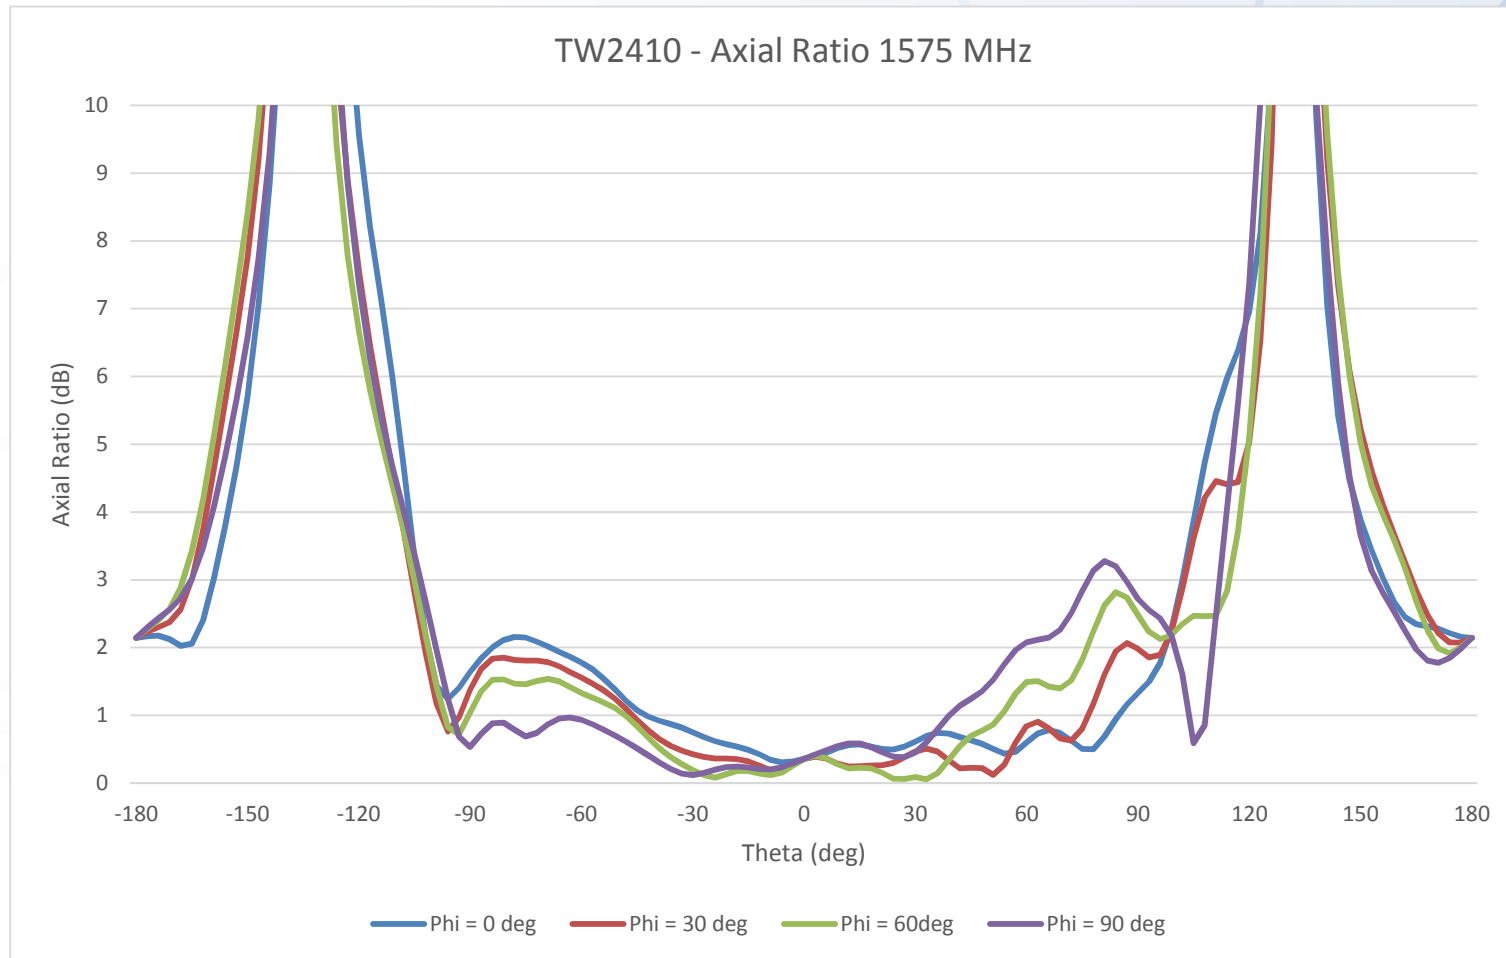

When precision matters...™

TW2410 Measurements

TW2410 - Phase Centre Variation

Axial Ratio GPS L1

Axial Ratio GLONASS G1

Response GPS L1

Response GLONASS G1