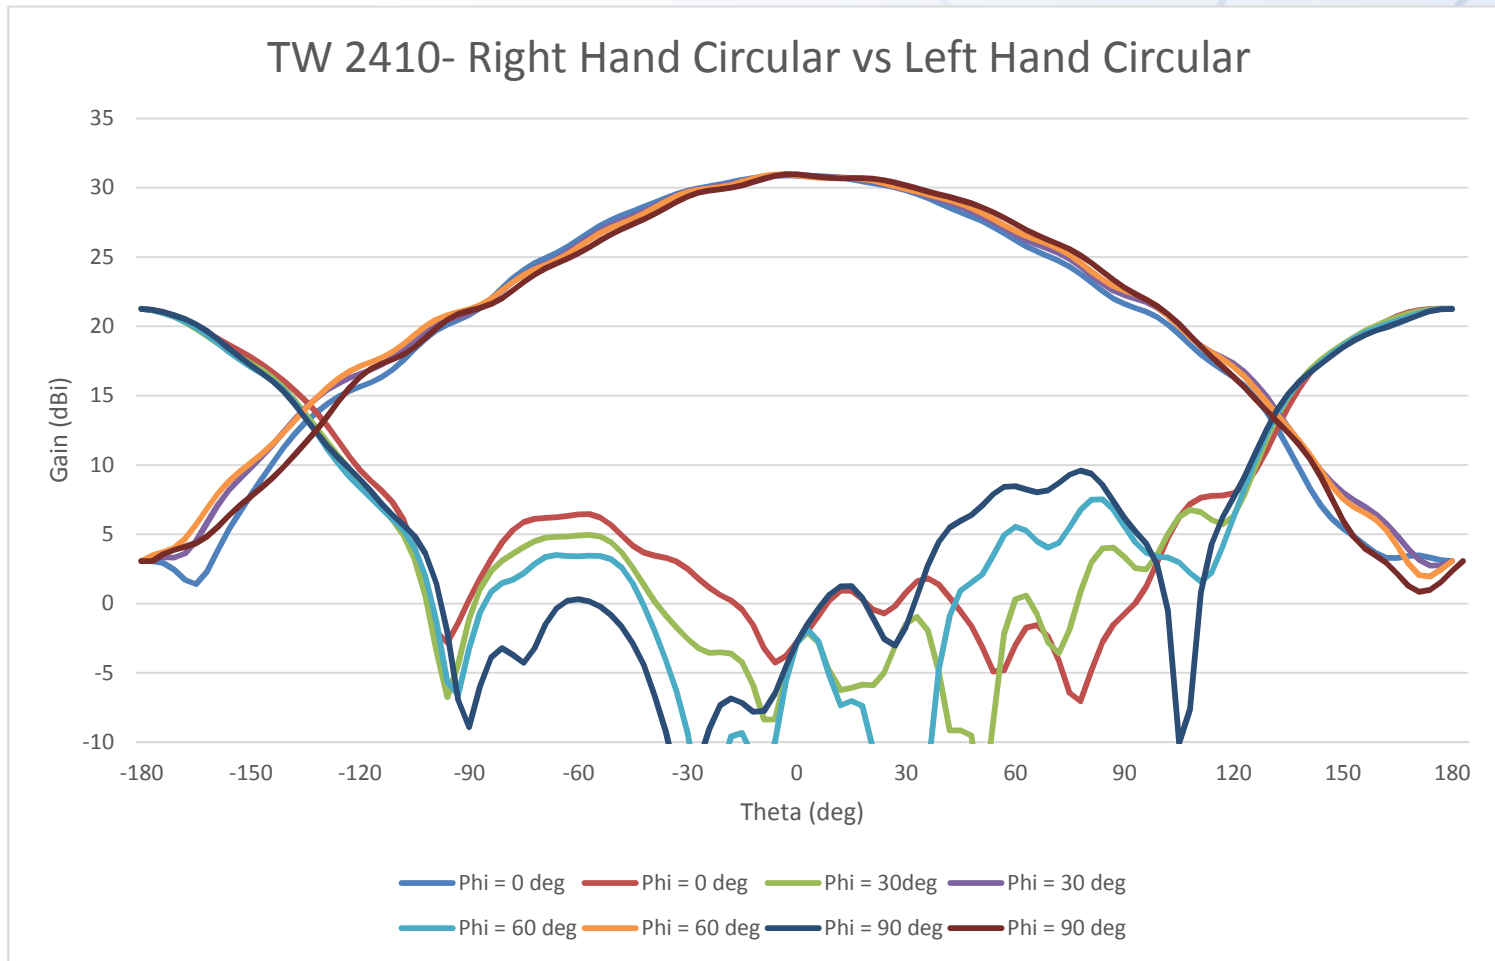

When precision matters...™

TW2410 Measurements

TW2410 - Phase Centre Variation

Axial Ratio GPS L1

Axial Ratio GLONASS G1

Response GPS L1

Response GLONASS G1