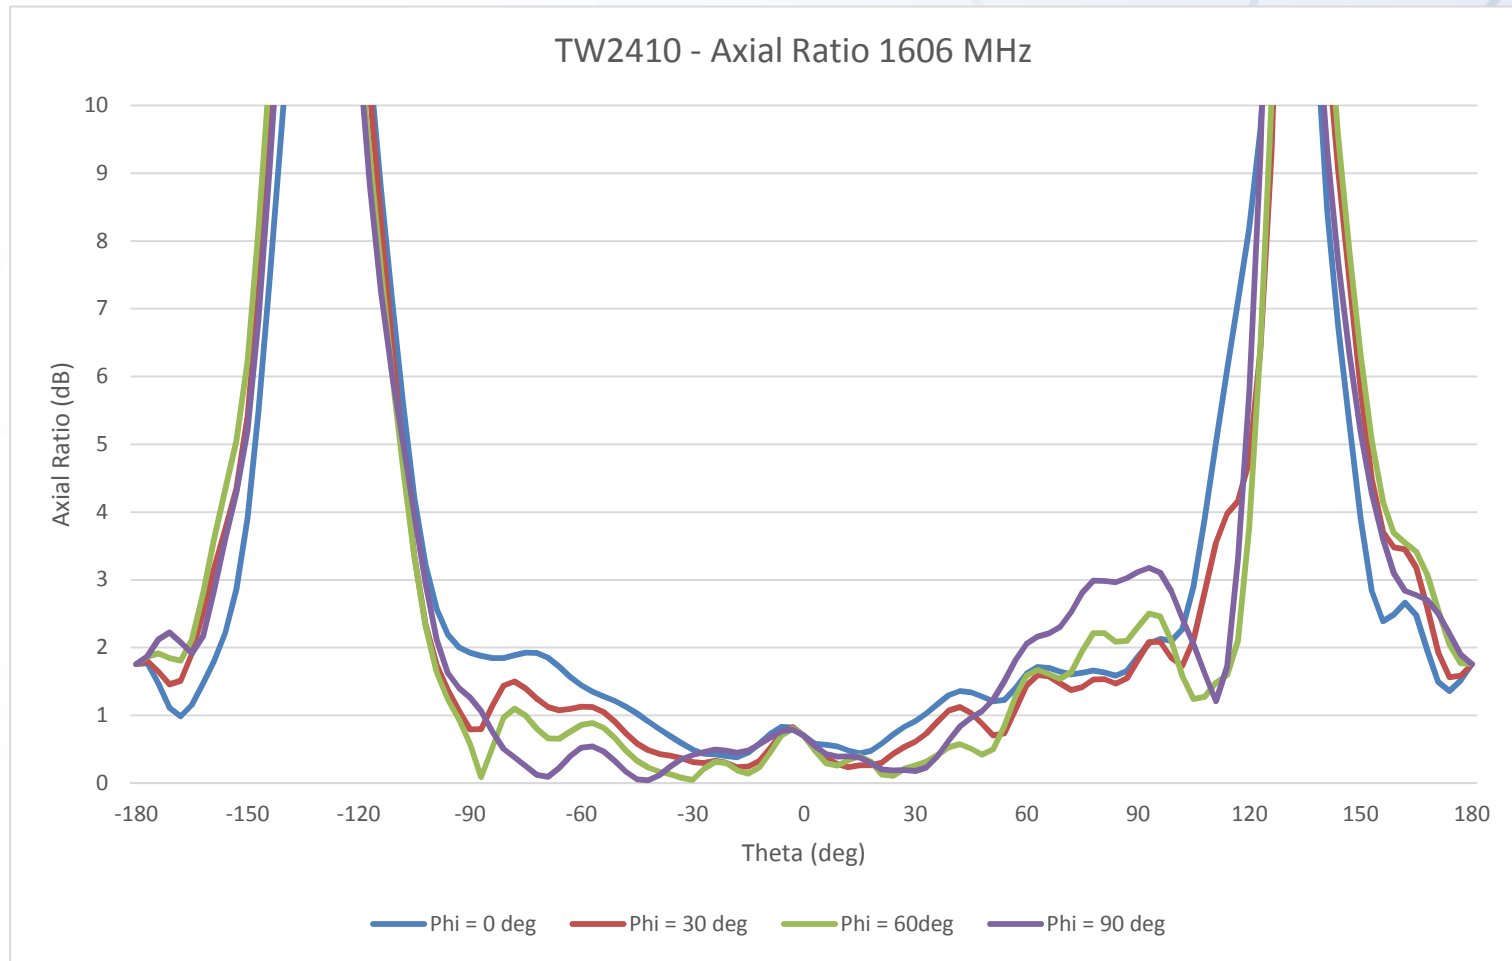

When precision matters...™

TW2410 Measurements

TW2410 - Phase Centre Variation

Axial Ratio GPS L1

Axial Ratio GLONASS G1

Response GPS L1

Response GLONASS G1