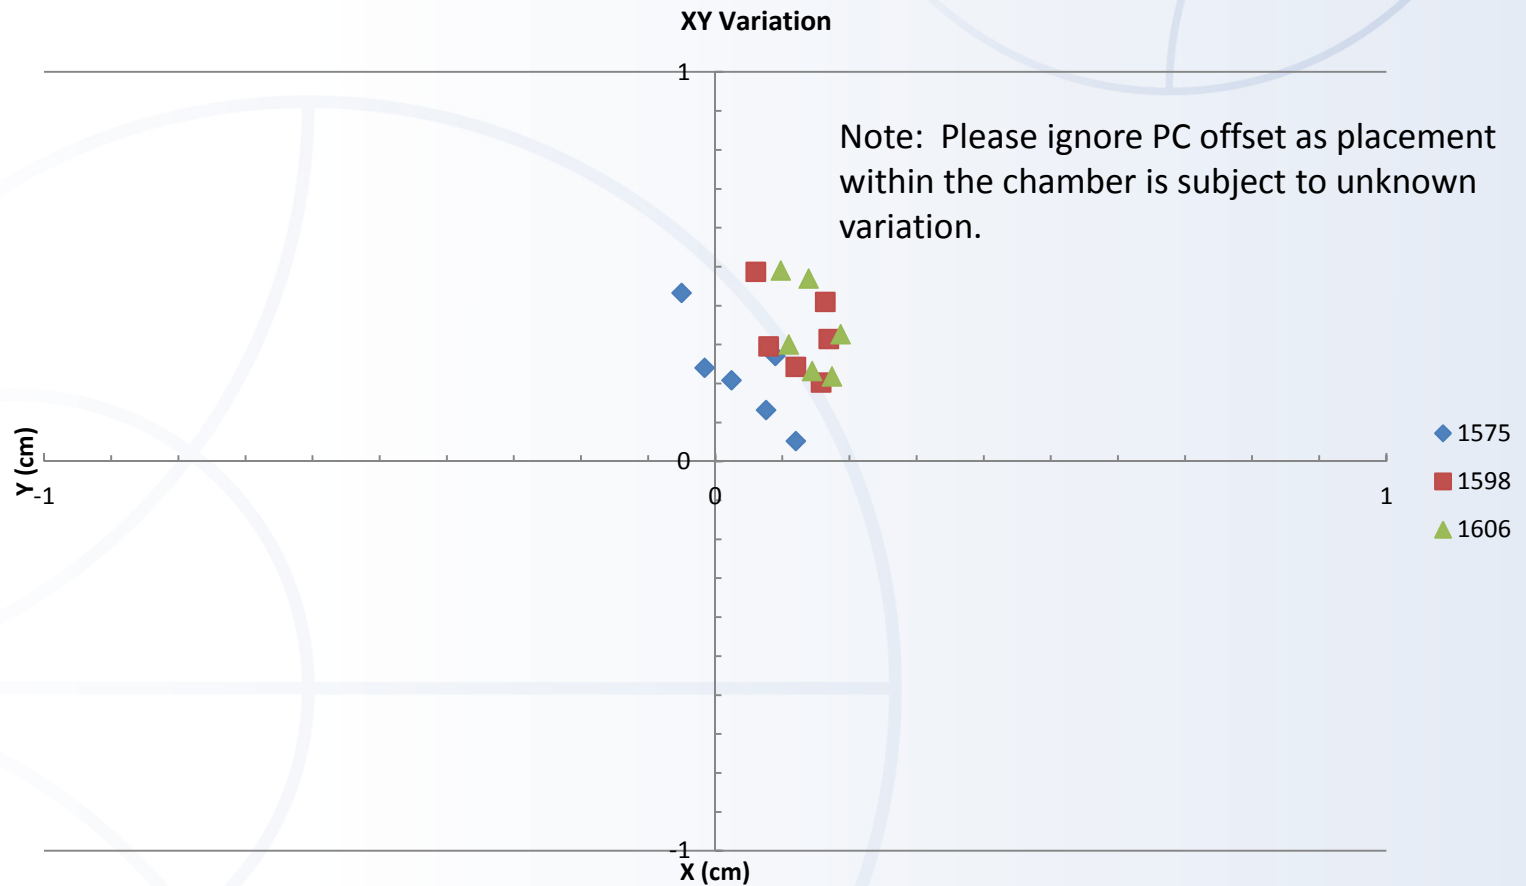

When precision matters...™

TW2410 Measurements

TW2410 - Phase Centre Variation

Axial Ratio GPS L1

Axial Ratio GLONASS G1

Response GPS L1

Response GLONASS G1